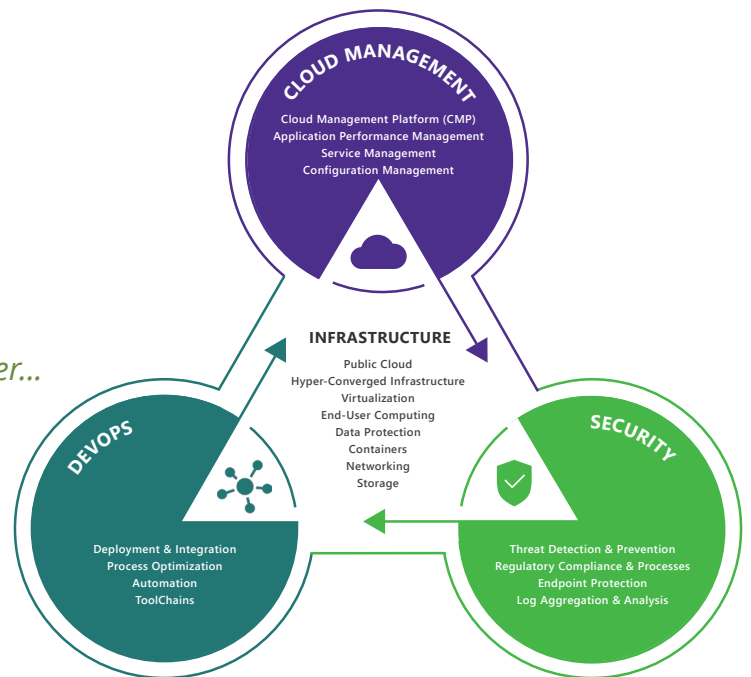

# Take a Holistic Approach to the **Software-Defined Data Center** to More Effectively Meet Your Business Goals

## The Promises of the **Software-Defined Data Center (SDDC)**

- **Increased** security
- **Greater** IT agility
- **Optimized** utilization of resources
- **Unified**, single-pane-of-glass visibility and control
- Hyperscale data center **growth**
- **Active/dynamic** delivery of resources and services
- **Seamless** interoperability of cloud environments (public, private and hybrid)

## How to Select the **Right** SDDC Solutions

ConRes has developed an SDDC Framework, as an approach to creating holistic technology, process, automation and orchestration solutions for our customers. Use this Framework to **discover, design, validate and implement** your SDDC ecosystem. By leveraging the Framework, we ensure every element of your infrastructure and services contributes to meeting the demands of your business.

### *How Your IT Infrastructure Components Work Together...*

- **Cloud management systems** impact the security paradigm
- **Application performance** management affects DevOps deployment and integration needs
- **Networking and security** are the glue bringing all elements together